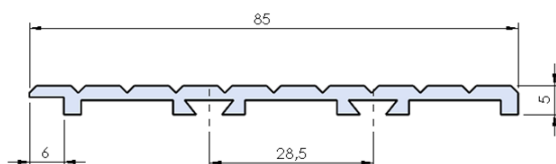

ACCESORIOS/ ACCESSORIES

PISADERAS Y UMBRAL / STILLS AND THRESHOLDS

Mechanical and Electrical Components for Vertical Installations, S.L.U.
Avda. de la Industria, 15
Polígono Acceso Ademuz Peixador
46980 Paterna (Valencia) - SPAIN
Telf: (+34) 961 322 364 - Fax: (+34) 963 010 203
<http://www.mevcomponents.com/>
comercial@mevcomponents.com

Nota: La empresa se reserva el derecho de suministrar materiales que puedan diferir levemente de los descritos en este catálogo.

Note: The company reserves the right to supply materials that may differ slightly from those described in this catalogue.